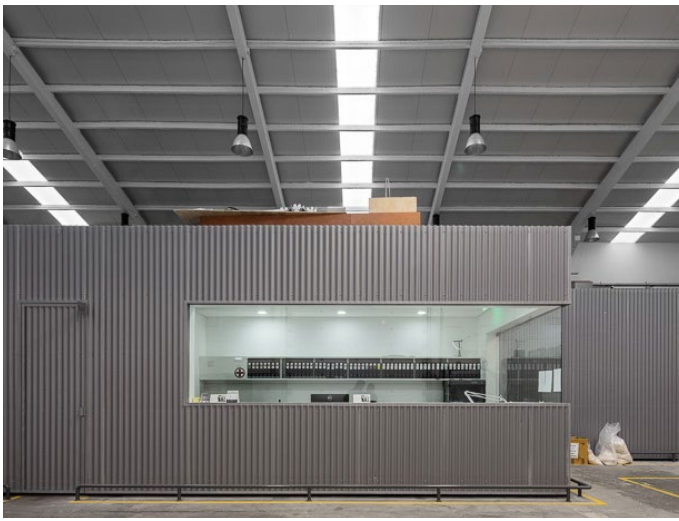

PROJECT REPORT

Carcemal headquarters

Barcelos, Portugal

ARCHITECT

Tiago França, Proj3ct

MANUFACTURER

Inor

PRODUCT

2 500 m² Reynolux® Building

SURFACE

Colour: Anodic Silver, Brown Grey Patina (custom Brown)

Coating: DURAGLOSS® 5000

APPLICATION

Corrugated sheets

SPECIFICITIES

Please note: For projects including perforation please contact our technical service.

ABOUT

Carcemal - Malhas e Confecções Lda. is a recognized textile company operating for many years in the Portuguese market. In 2012 the company decided the complete renovation of the premises they had invested since 1995, to give a new breath to the ageing site, more in line with their brand image, and to offer their employees a place they would be proud to work in.

Combining industrial efficiency with comfort and modernity, the architects' concept integrates the most recent "good place to work" trends, to federate the employees and reinforce the collaboration between the different units on site: production, logistics, offices...

Every area has been designed to provide the appropriate spot: attractive and productive workstations for each activity, large living spaces encouraging collaborative exchanges. A suspended glass walkway also facilitates the circulation from one building to another.

The facade has also been designed to make the most of both aesthetic and performance. The old structure has been totally wrapped with 2 500 m² Reynolux® pre-painted aluminium sheets, corrugated to mimic fabric texture. The custom-made perforation* allows the light to enter through the large windows hidden under the aluminium curtain without overheating risk.

Beyond the aesthetic renewal, the architects, by opting for Reynolux® Building aluminium, reached one of their main goals: minimizing the weight efforts on the structure while providing excellent corrosion resistance and high energy efficiency.

ARCONIC ARCHITECTURAL PRODUCTS SAS

2, rue Marie Curie
68500 Merxheim, France
Tel. +33 3 89 74 46 00

Reynolux.Service@arconic.com
www.arconicarchitecturalproducts.eu